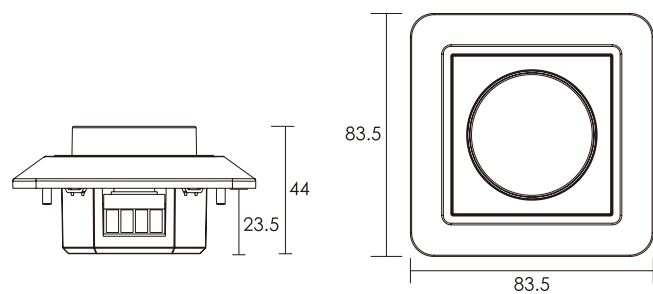

D1-10S

1-10V Dimmer

1-10V调光器

Features:

- Dimming range 1%...100%
- Suitable for 1-10V LED dimming driver
- Switch function
- PC material, high flame retardant
- Used in the bedroom, restaurant, bars and other places need dimming control

- 调光范围1%...100%
- 适用于1-10V LED调光驱动器
- 开关功能
- PC材料，具有高阻燃性
- 适用于卧室、餐厅、酒吧等环境的调光控制

Parameters:

Model No. 型号	ECC Max. control 最多接入数	Input current 额定电流 (mA)	Dimensions LxWxH 尺寸 (mm)	Weight 重量 (g)
D1-10S	30	40	83.5x83.5x44	90